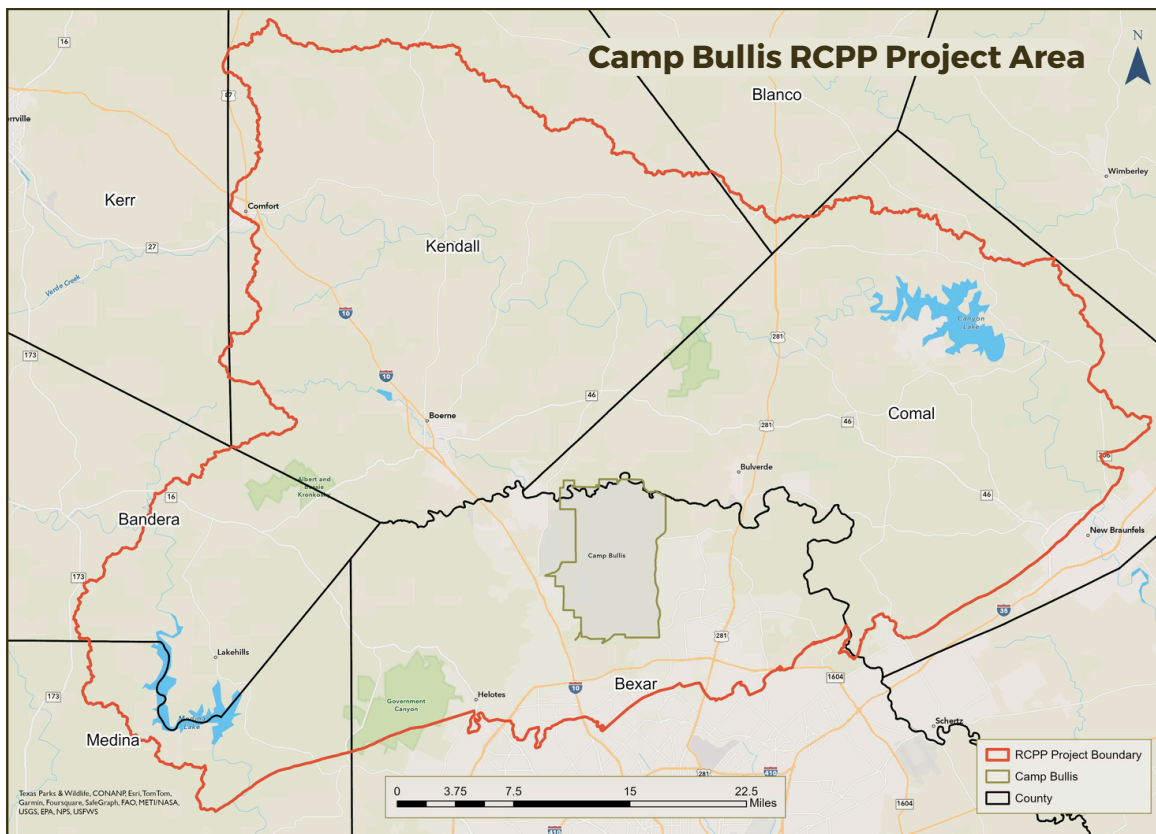

CAMP BULLIS REGIONAL CONSERVATION PARTNERSHIP PROGRAM

CONSERVATION EASEMENT FUNDING

The Camp Bullis Regional Conservation Partnership Program (RCPP) is seeking voluntary landowners interested in permanently protecting their natural resources and agricultural lands from development with a tailored conservation easement. Agriculture, wildlife habitat, and open spaces are compatible land uses that protect the mission and training capabilities of Joint Base San Antonio - Camp Bullis.

$1.9 million in funding is available for conservation easements, which conserve water resources, agricultural productivity, wildlife habitat, and dark skies.

WHO CAN APPLY?

Within the project area, private landowners interested in preserving their property in perpetuity can apply. Funding is limited. Priority will be based on proximity to Camp Bullis, development threat, connectivity to other conserved lands, and ecologically important elements like waterways and karst features.

APPLICATIONS ACCEPTED
OCTOBER 11 – NOVEMBER 21

LEARN MORE

CampBullisRCPP.nri.tamu.edu