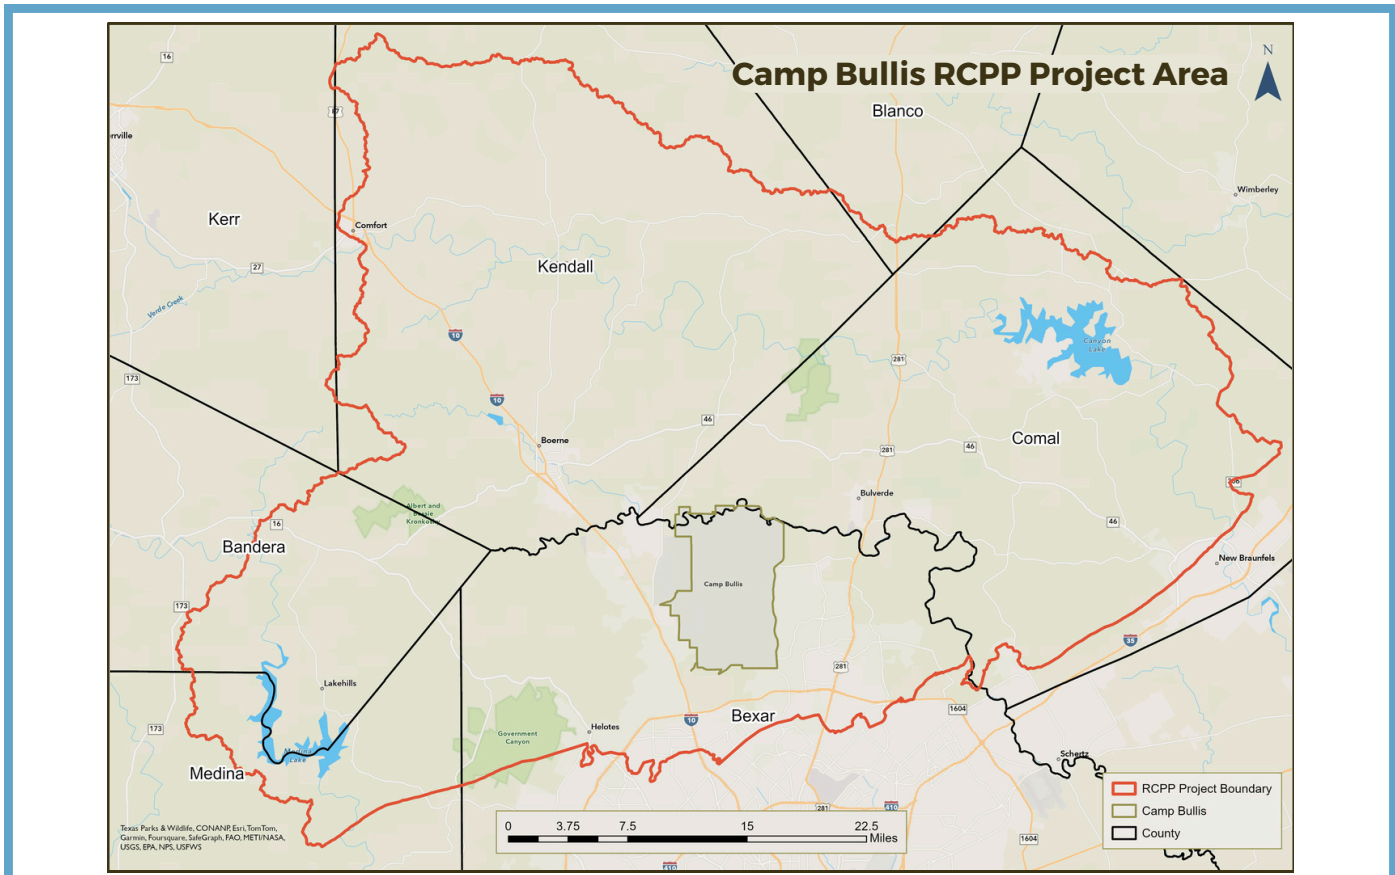

CAMP BULLIS REGIONAL CONSERVATION PARTNERSHIP PROGRAM

LAND MANAGEMENT FUNDING

Funding for landowners is available through the Camp Bullis Regional Conservation Partnership Program (RCPP) for land management practices that help reach your land stewardship goals. Conservation work in this region also supports the mission and training capabilities of Joint Base San Antonio - Camp Bullis and the goals of the Camp Bullis Sentinel Landscape Partnership.

Over $1 million in funding is available for conservation activities that include improving riparian areas, water quality, native plant communities, soil health, rangelands, and wildlife habitat.

WHO CAN APPLY? Landowners within the project area who are interested in conservation work on their property are encouraged to apply. Priority will be based on proximity to Camp Bullis and critical ecological elements like waterways and karst features.

**ACCEPTING APPLICATIONS
YEAR-ROUND IN 2025**

LEARN MORE
CampBullisRCPP.nri.tamu.edu